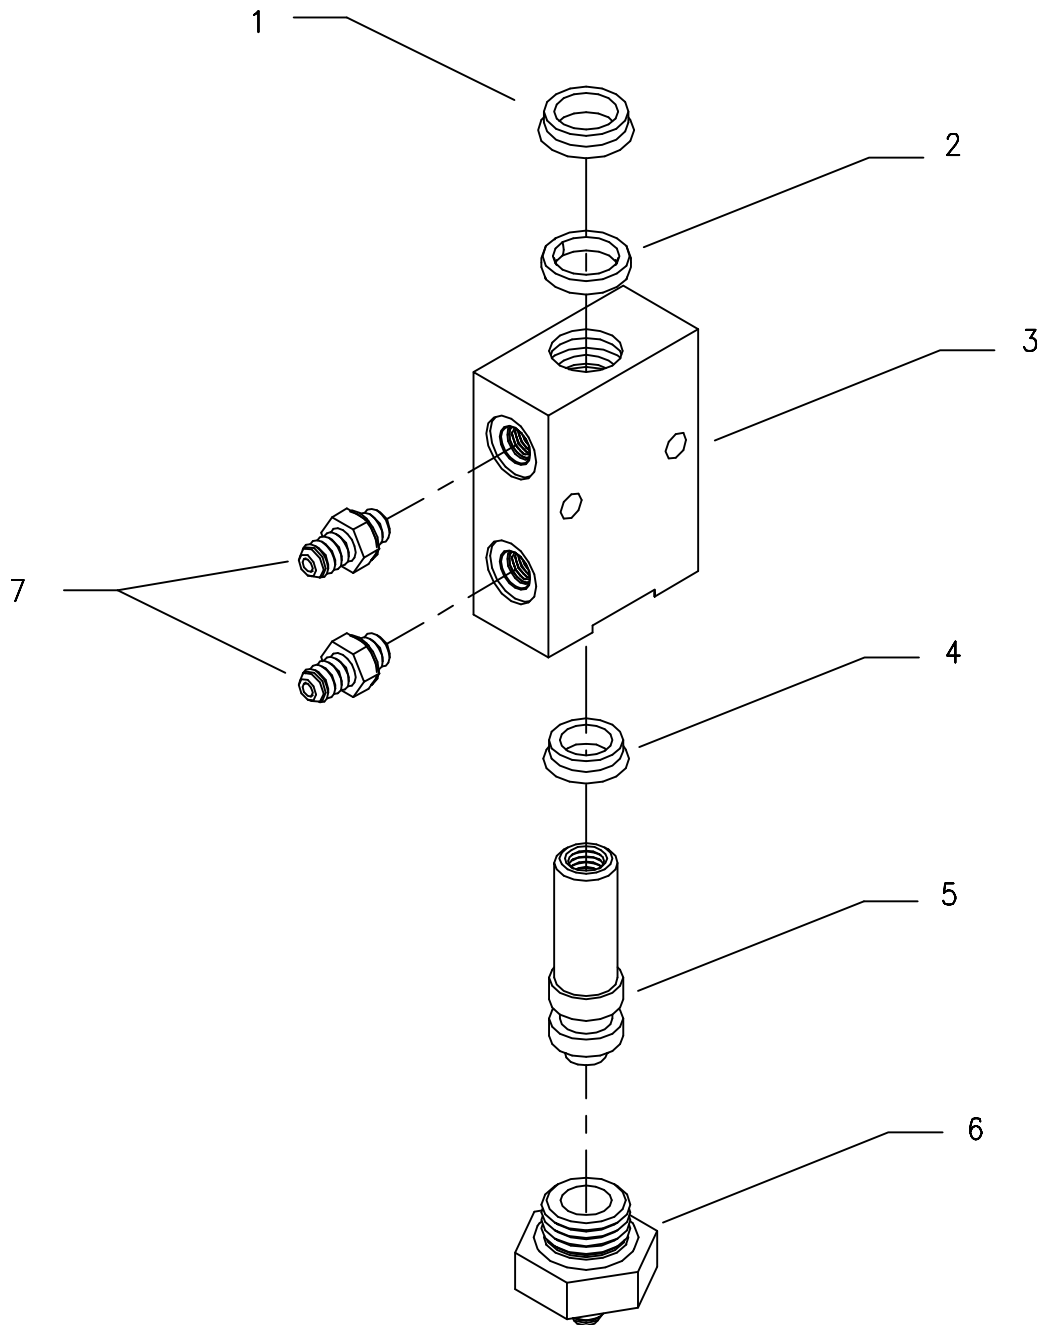

Hydraulic Cylinder Assembly

Hydraulic Cylinder Assembly Parts List

<u>Item</u>	<u>Part Number</u>	<u>Description</u>	<u>Qty.</u>
1	121644	Rod Cylinder Seal	1
2	121645	Wiper Cylinder Seal	1
3	263247	Hyd. Front Stem Catcher Cylinder	1
4	121643	Piston Cylinder Seal	1
5	163252	Cylinder Rod	1
6	12MB4MJ	Adapter	1
7	4MB4MJ	Adapter	2