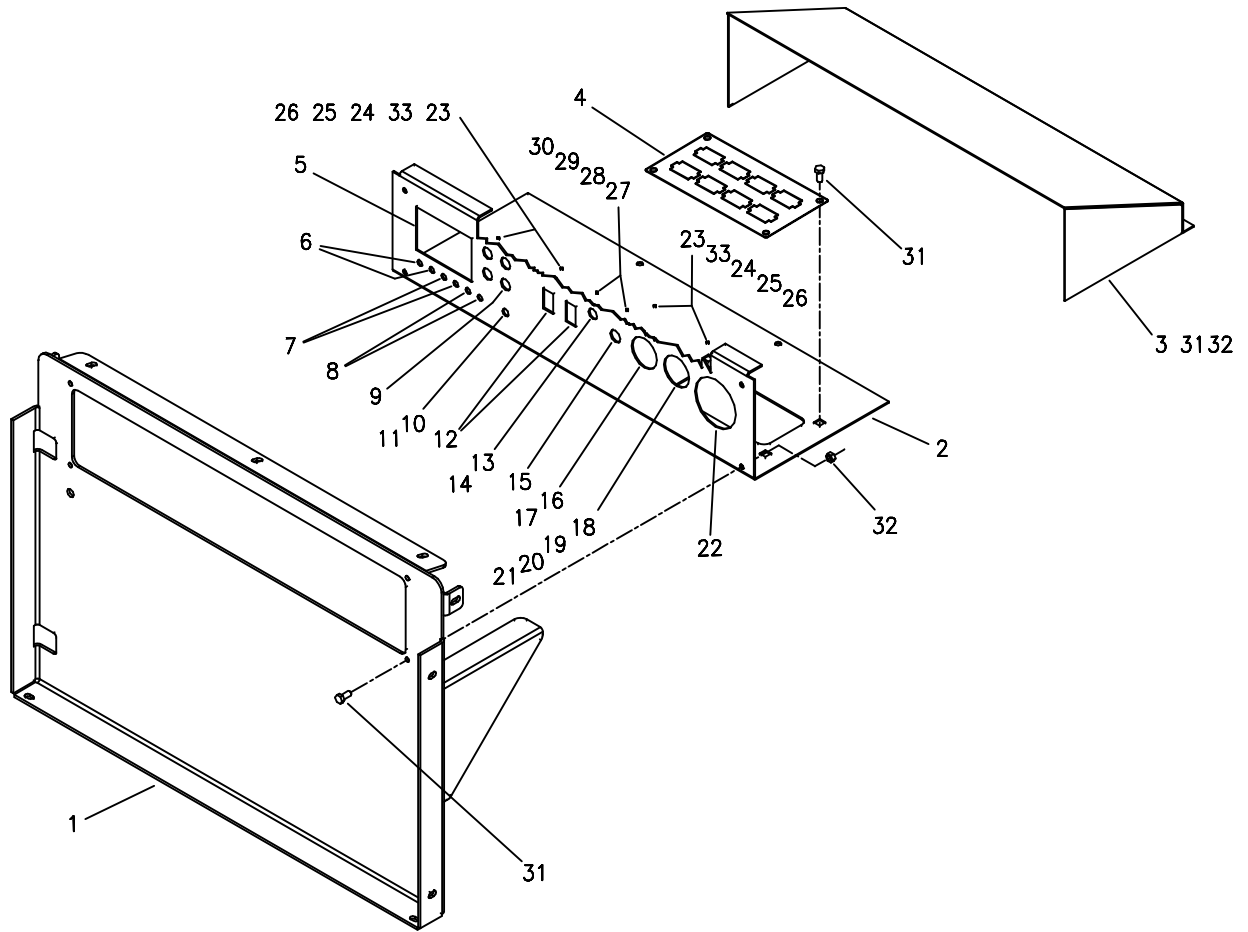

Front Gauge Panel

Front Gauge Panel Assembly Parts List

<u>Item</u>	<u>Part Number</u>	<u>Description</u>	<u>Qty.</u>
1	270717	Front Gauge Panel Mount Weldment	1
2	363320	Front Gauge Panel	1
3	270716	Gauge Panel Cover Weldment	1
4	263539	Relay Connector Plate	1
5	120666	Strike Alert Control Panel	1
6	121624	1 AMP Circuit Breaker	2
7	236-5686-02	10 AMP Circuit Breaker	2
8	121626	30 AMP Circuit Breaker	2
9	121601	Red Indicator Light	4
10	236-6138-02	Fuse Holder	1
11	202-217-02	3 AMP Fuse	1
12	121597	Rocker Switch	2
13	121380	Hooded Instrument Light	1
14	121381	T-2 Miniature Lamp	1
15	121602	Ignition Switch	1
16	121339	Fuel Gauge	1
17	121347	Gauge Light Kit	1
18	121344	Water Temperature Gauge	1
19	121345	Water Temperature Sender	1
20	632HN	Hex Nut	5
21	6LW	Lock Washer	5
22	121346	Tachometer Gauge w/ Hour Meter	1
23	120572	Terminal Block	2
24	832X34MS	Long Machine Screw	4
25	8LW	Lock Washer	4
26	832HN	Hex Nut	4
27	121349	Delay Timer	1
28	1032X12MS	Long Machine Screw	2
29	10LW	Lock Washer	2
30	1032HN	Hex Nut	2
31	51618X34WHB	Long Whiz Hex Nut	10
32	51618X34WHN	Whiz Hex Nut	6
33	120573	Brass Terminal Jumper	12