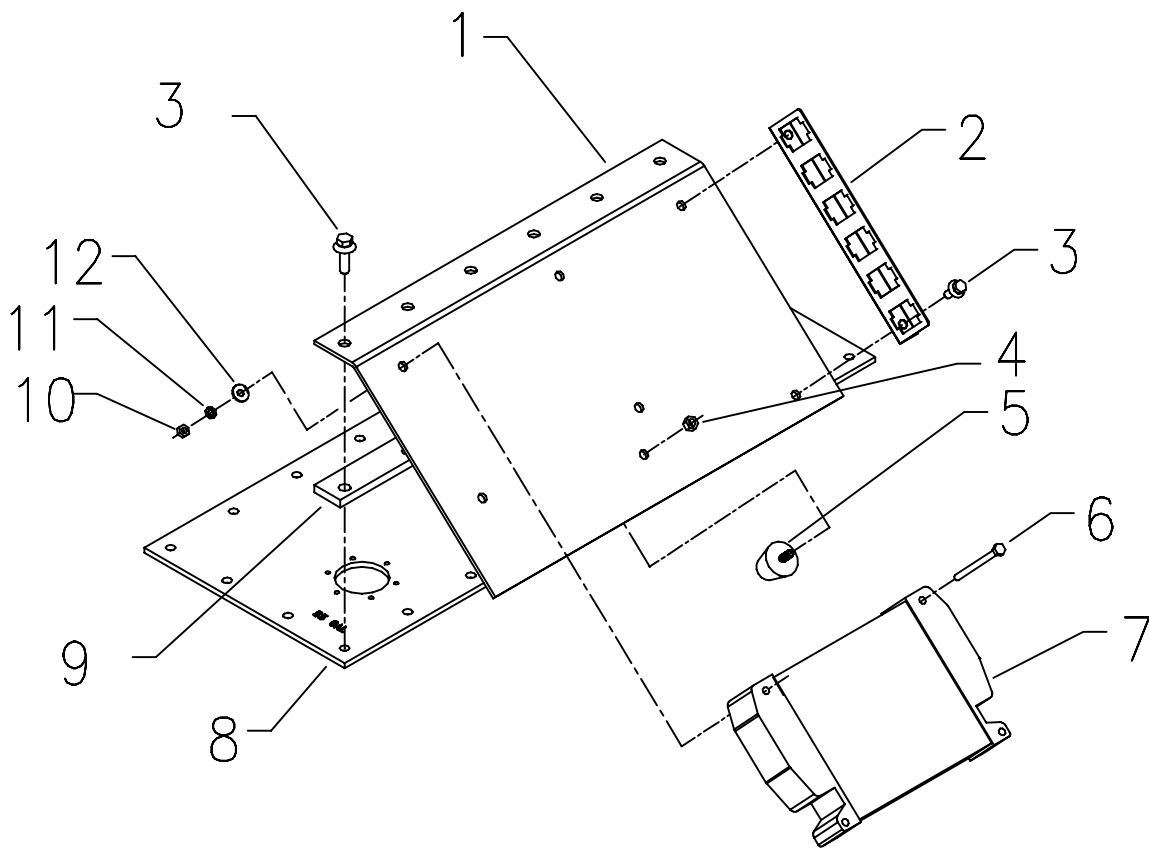

Microprocessor Assembly

NOT SHOWN:

121828 - CONNECTOR, PLC - REXROTH MICROPROCESSOR (MC6E) - QTY 2

Microprocessor Assembly Parts List

<u>Item</u>	<u>Part Number</u>	<u>Description</u>	<u>Qty.</u>
1	263542	Microprocessor Mount	1
2	263547	Connector Bracket	1
3	51618X34WHB	Whiz Hex Bolt	2
4	51618WHN	Whiz Hex Nut	2
5	121320	Vibration Mount Machine Screw	1
6	1420X312HB	Hex Bolt	4
7	221671	Microprocessor	1
8	263134	Reservoir Lid	1
9	163546	Mount Shim	1
10	1420HN	Hex Nut	1
11	14LW	Lock Washer	4
11	14FW	Flat Washer	4