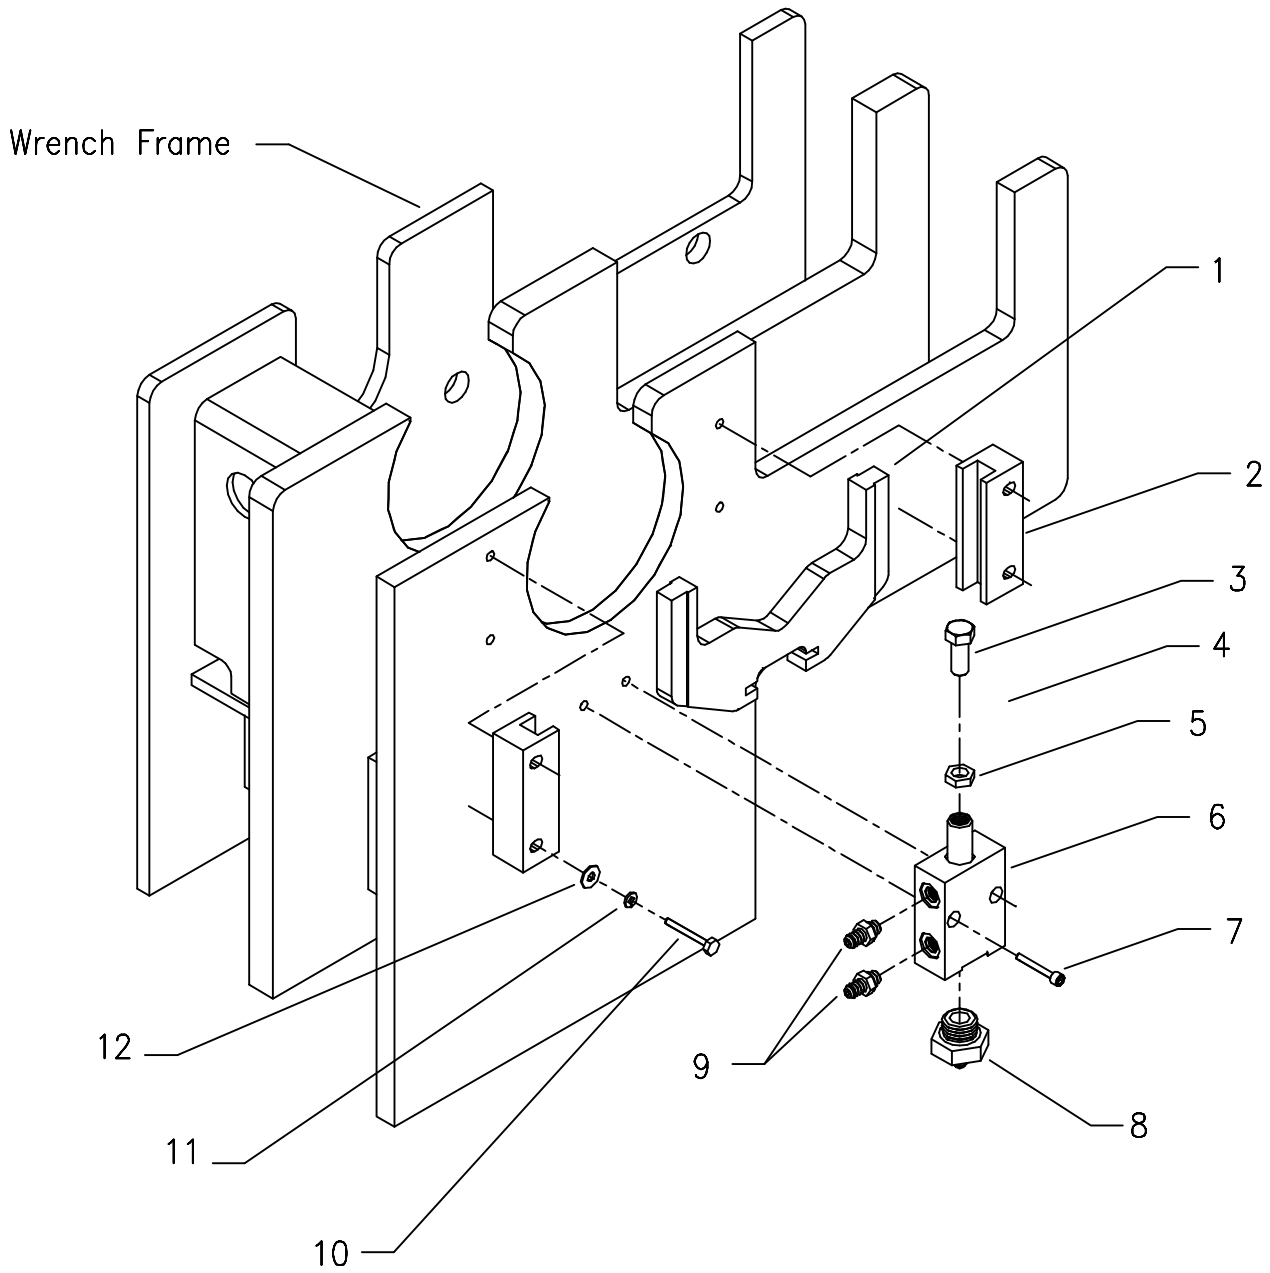

Front Stem Catcher Assembly

Front Stem Catcher Assembly Parts List

<u>Item</u>	<u>Part Number</u>	<u>Description</u>	<u>Qty.</u>
1	263253	Catcher Plate	1
2	163254	Guide Plate	2
3	121X114HB	Hex bolt	1
4	163259	Retractor Plate	1
5	1213HJN	Hex Jam Nut	1
6	280393	Cylinder Assembly	1
7	1420X112SHCS	Cap Screw	2
8	12MB4MJ	Adapter	REF
9	4MB4MJ	Adapter	REF
10	1420X134HB	Hex Bolt	4
11	14LW	Lock Washer	4
12	14FW	Flat Washer	4