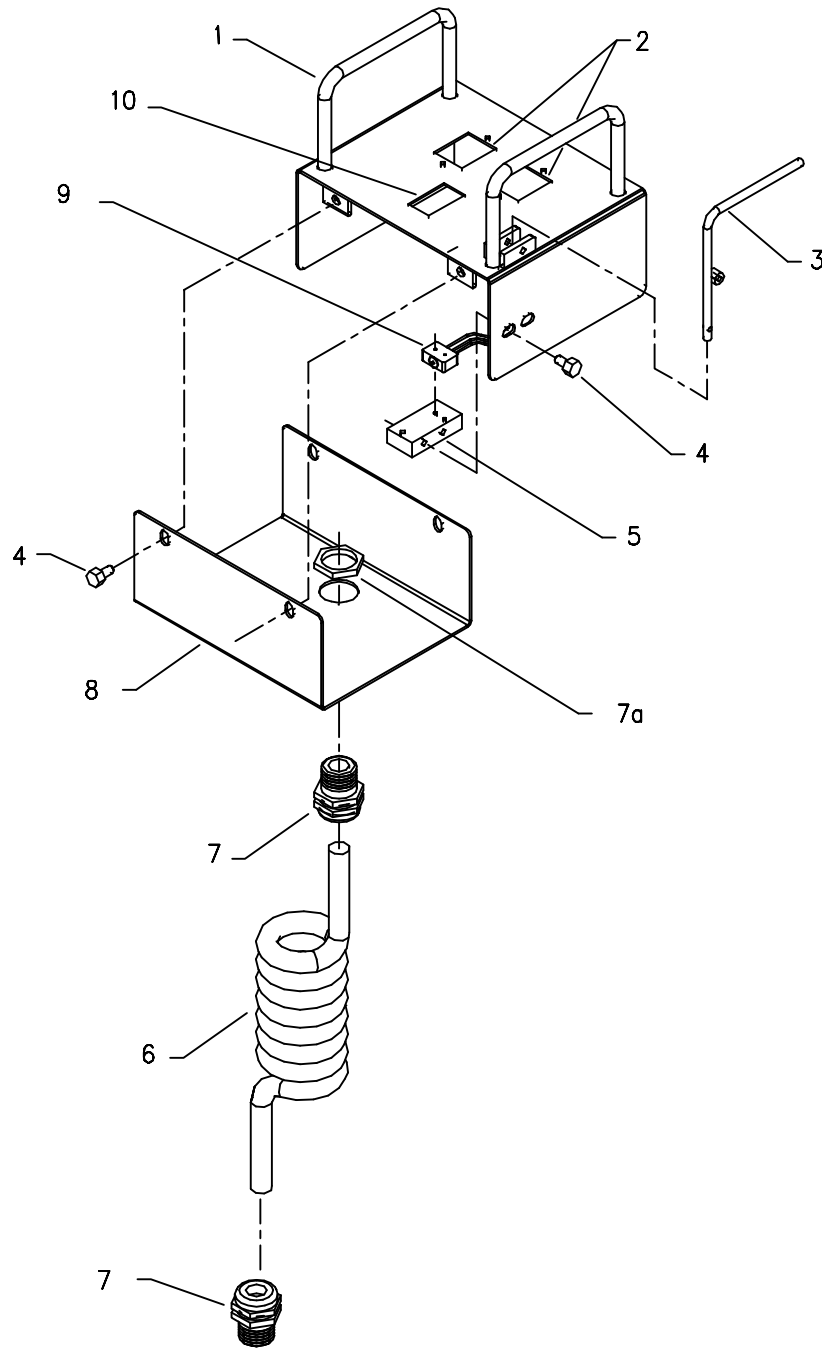

Rear Tram Control Assembly

Rear Tram Control Assembly Parts List

<u>Item</u>	<u>Part Number</u>	<u>Description</u>	<u>Qty.</u>
1	270706	Rear Controller Top Channel Weldment	1
2	121728	Joystick Paddle	2
3	170707	Rear Control Safety Handle Weldment	1
-	1024X1MS	Included with 170707	-
-	1024HN	Included with 170707	-
4	1420X12WHB	Whiz Hex Bolt	6
5	163274	Safety Switch Mount	1
6	121412	Retractable Cable	1
7	120495	Cable Connector	2
7a		Cable Connector Ring	1
8	263276	Rear Controller Bottom Channel	1
9	121620	Deadman Tram Switch	1
-	2MMX20MMMS	Included with 121620	-
-	2MMHN	Included with 121620	-
10	121598	Universal Rocker Switch	1