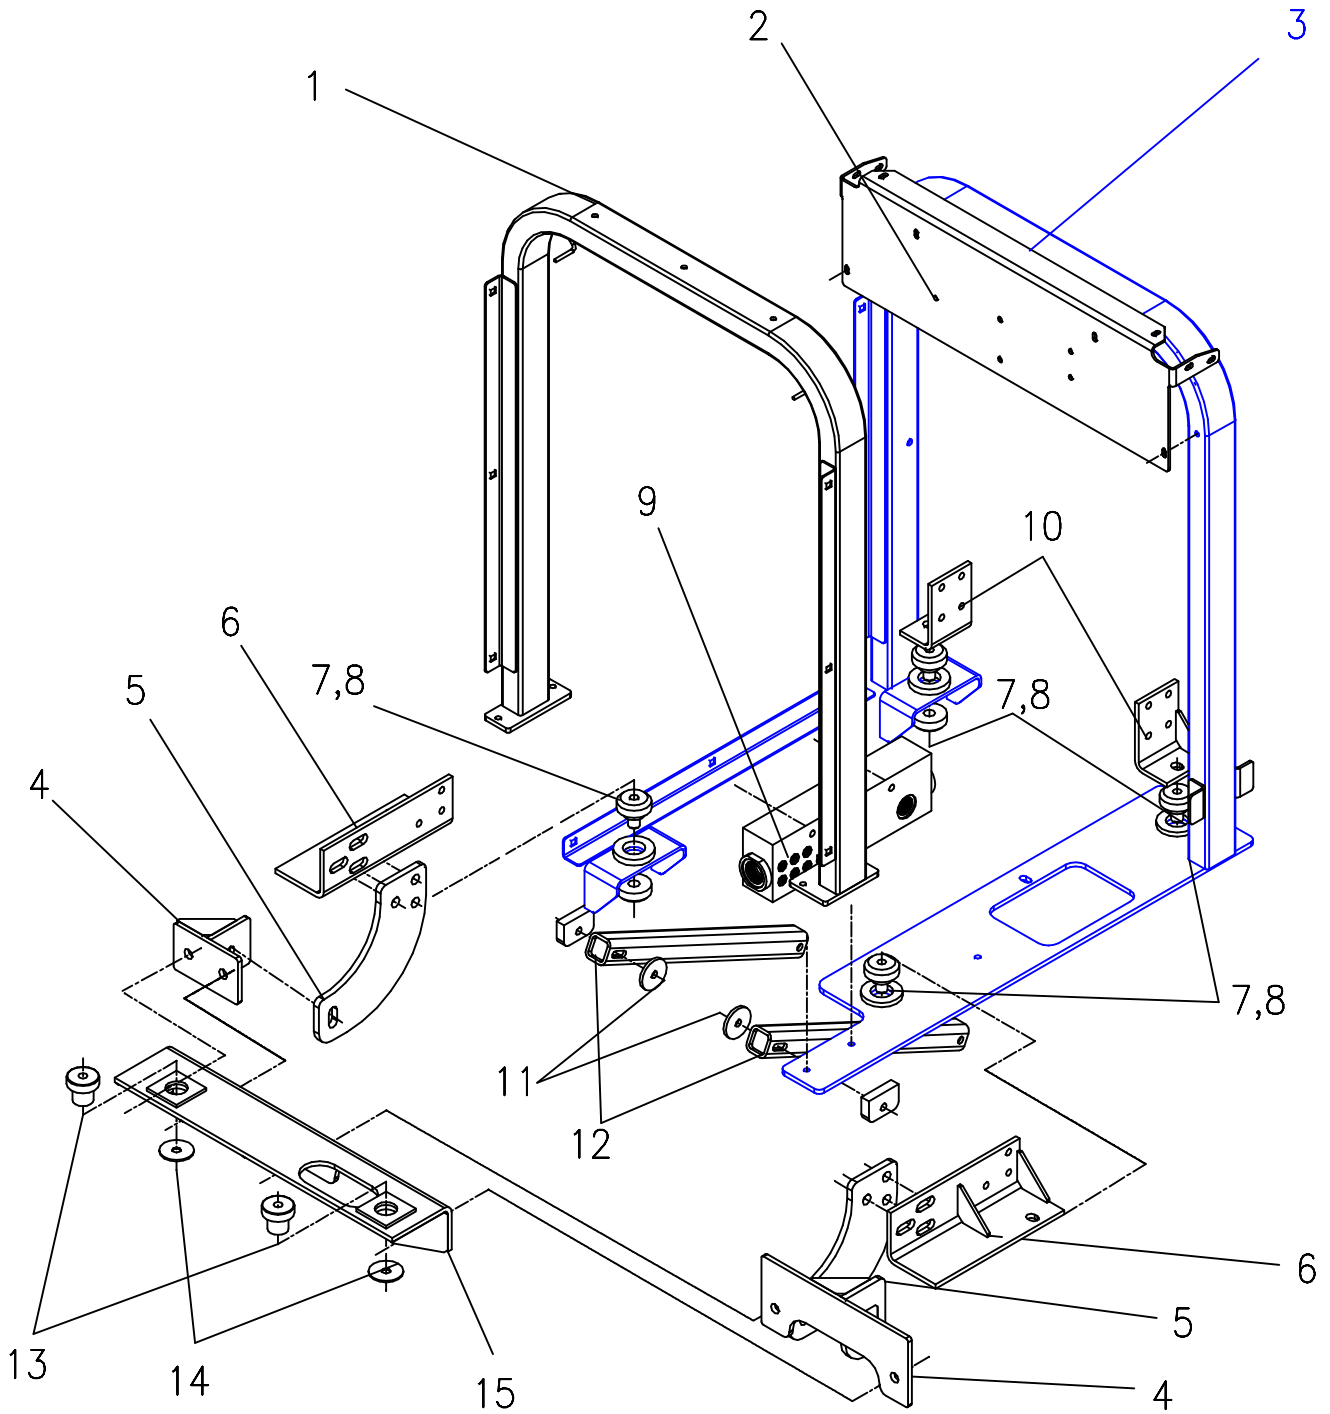

Rear Engine Frame Assembly

Rear Engine Frame Assembly Parts List

<u>Item</u>	<u>Part Number</u>	<u>Description</u>	<u>Qty.</u>
1	270747	Rear Engine Frame Bow Weldment	1
2	363477	Cross Brace	1
3	470744	Engine Frame Weldment	1
4	270766	Right Side Radiator/Engine Mount Bracket	2
5	263520	Radiator Mounting Arm Plate	2
6	370761	Left Front Engine Mount Weldment	2
7	121538	Engine Isolator	4
8	163077	Isolator Mount	4
9	170773	Manifold Weldment	1
10	270668	John Deere Engine Rear Bracket Weldment	2
11	163271	Vertical Rod Top Stop Plate	1
12	270746	Rear Strut Weldment	2
13	121568	Bonded Center Mount	2
14	121570	Bonded Center Mount Tail Washer	2
15	370764	Crossmember Radiator Mount Weldment	1